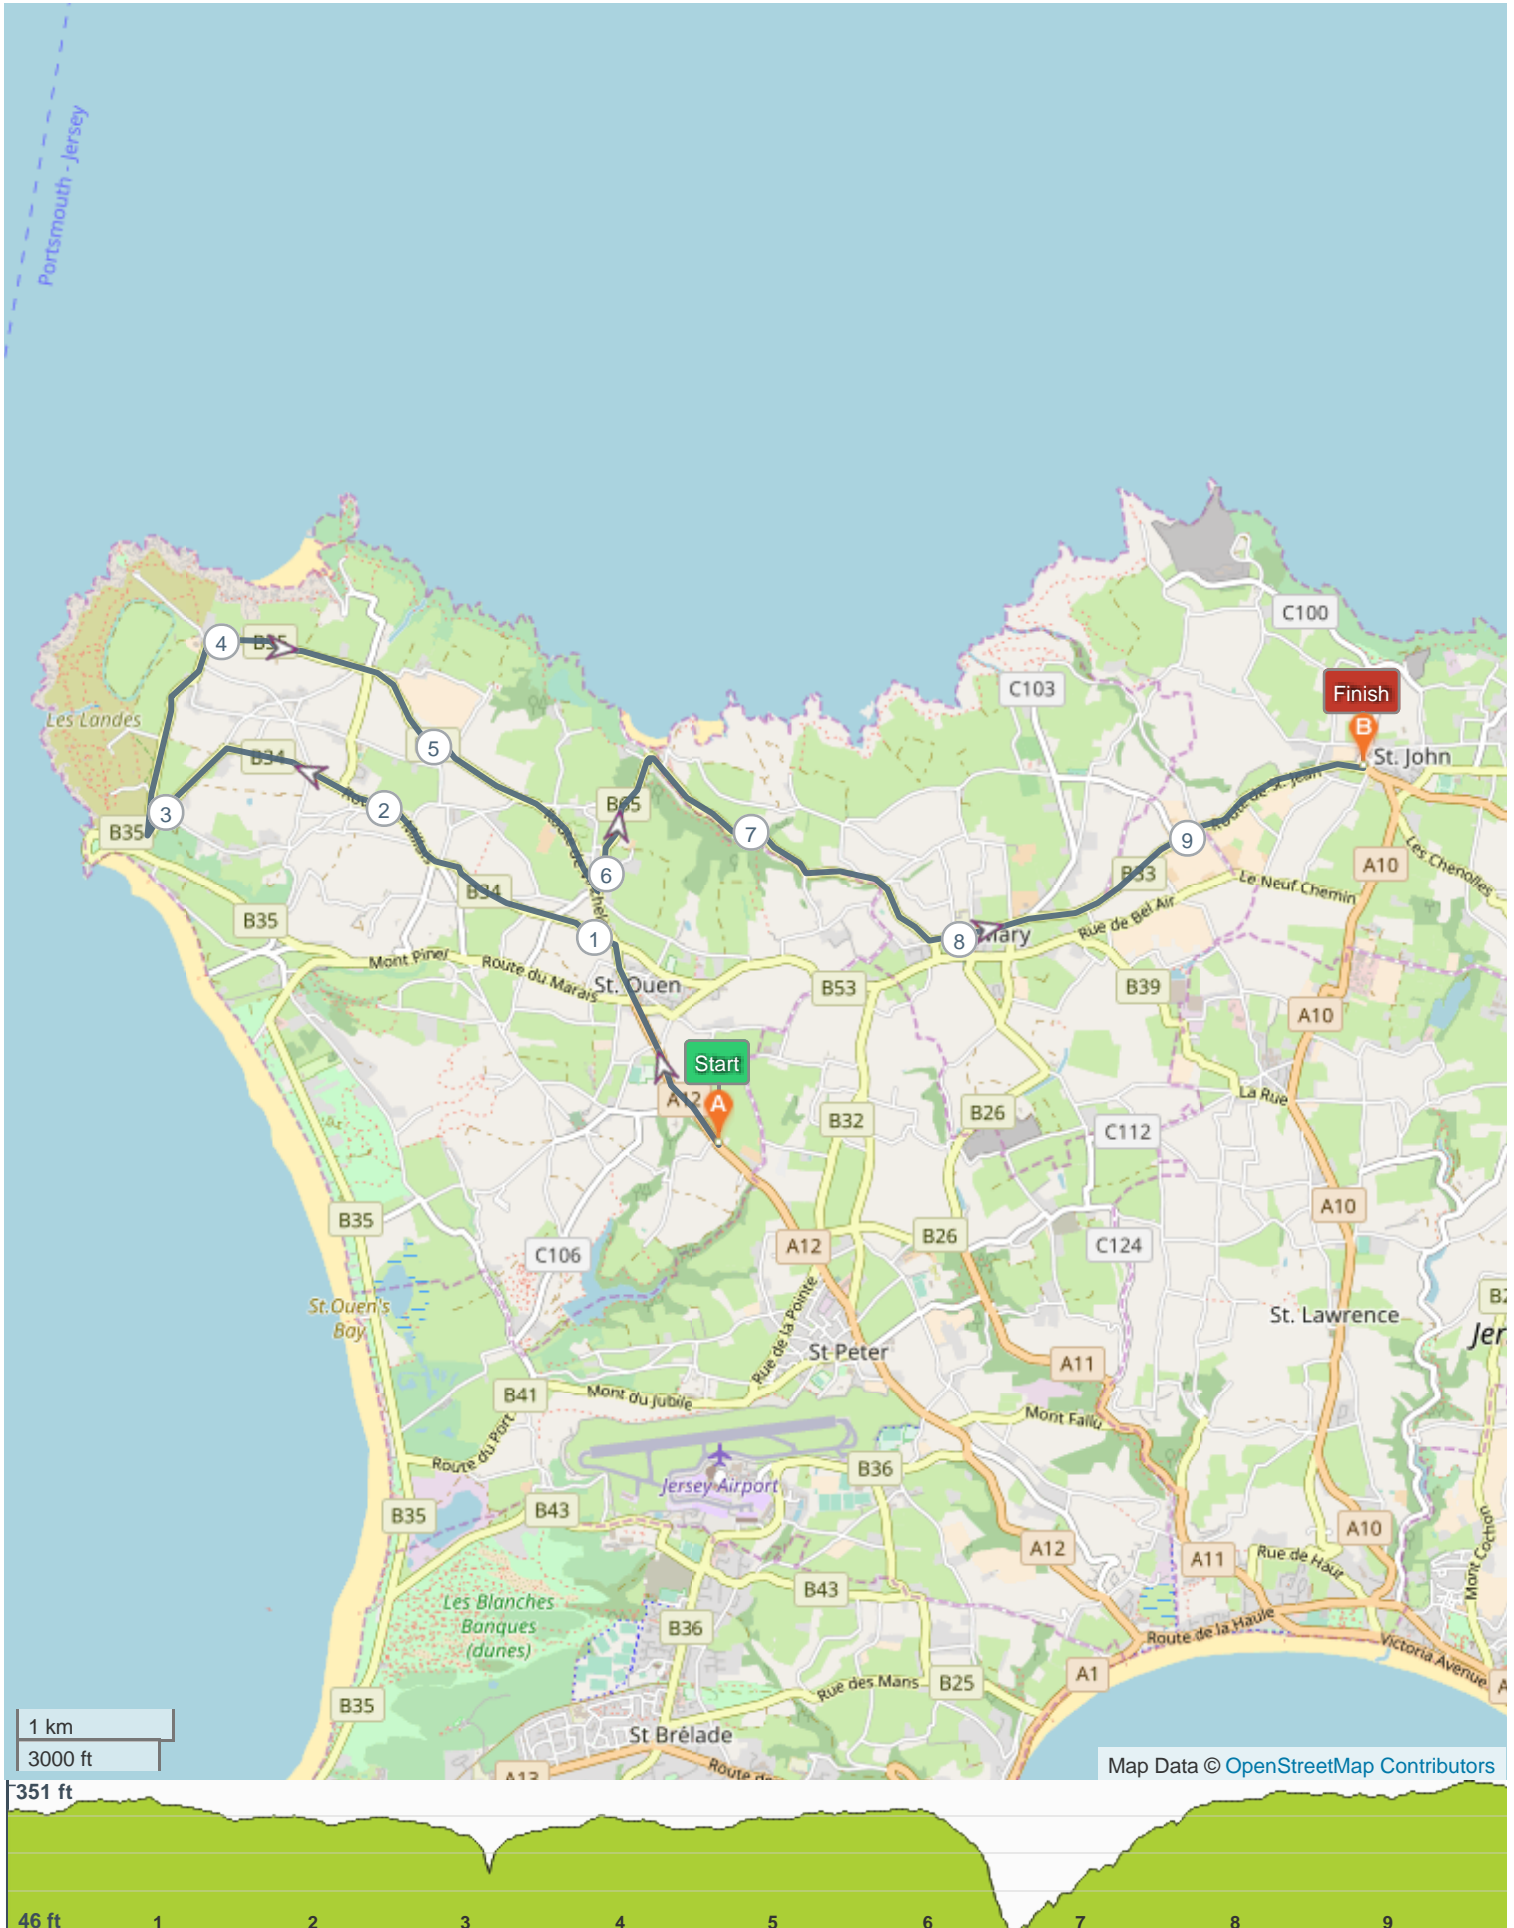

# 10 Mile TT: St.Ouen To St.John

## ROUTE DIRECTIONS

No	Miles	Turn	Directions
1	0.000		Start on Grande Route de St.Ouen, A12
2	0.869	↙	Turn left onto Route de Trodez, B34
3	3.121	→	Turn sharp right onto Route du Ouest, B55
4	5.422		Keep right onto Route de Vinchelez, B55
5	5.907	↘	Turn sharp left onto Mont de la Greve de Lecq, B65
6	6.373	↗	Turn right
7	6.477	↙	Turn left
8	6.510	↗	Turn slight right onto Mont de St.Marie, B40
9	8.270		Keep right onto La Verte Rue, B33
10	9.758		